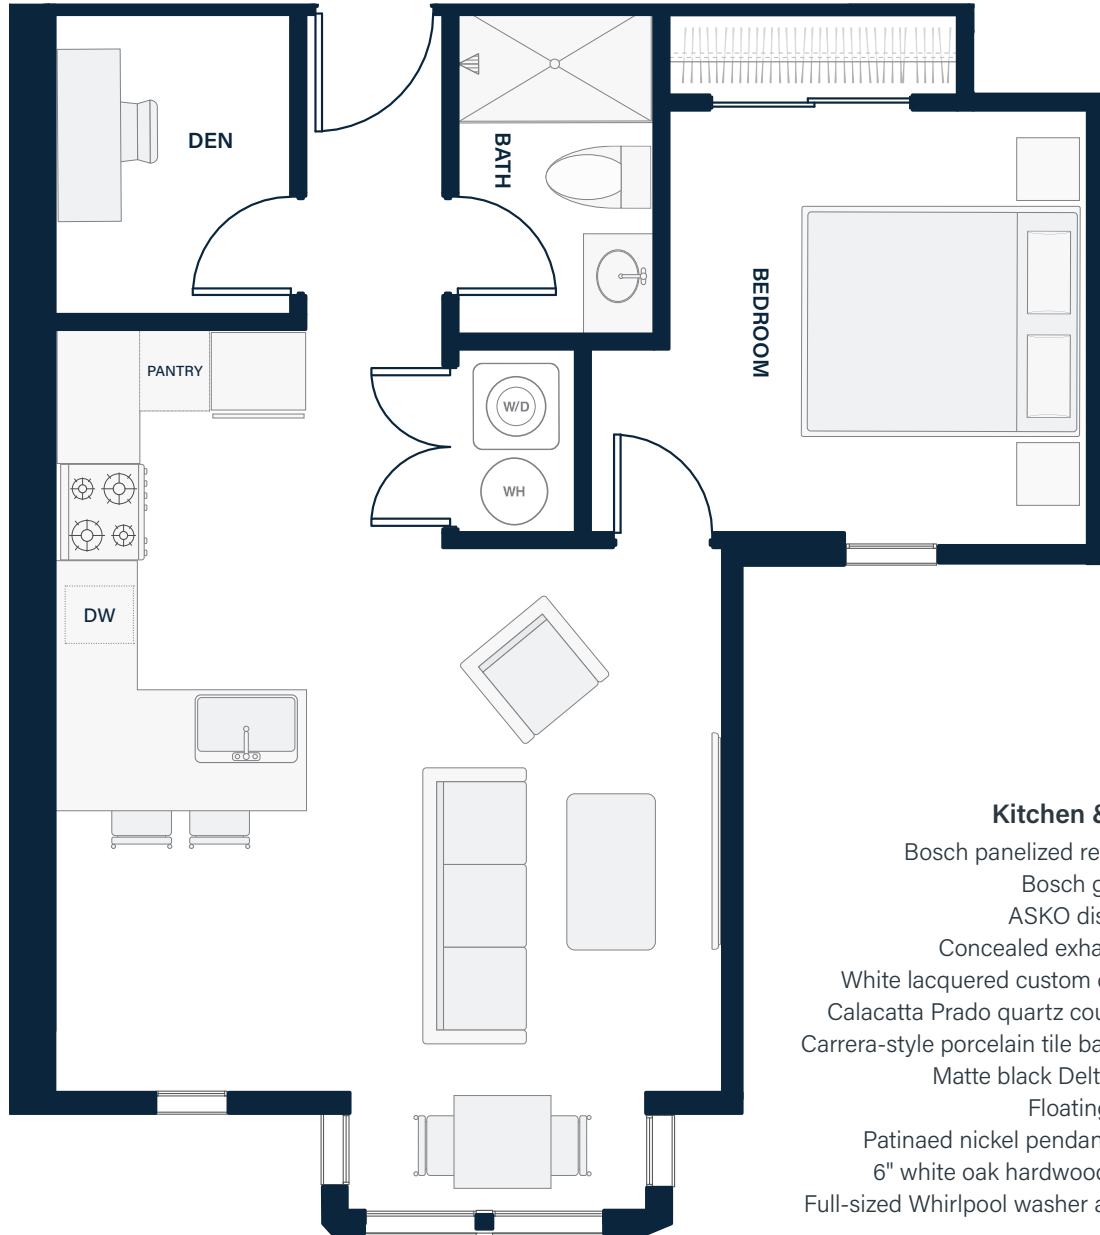

SECOND FLOOR

Florida Avenue

Kitchen & Living

- Bosch panelized refrigerator
- Bosch gas range
- ASKO dishwasher
- Concealed exhaust hood
- White lacquered custom cabinetry
- Calacatta Prado quartz countertops
- Carrera-style porcelain tile backsplash
- Matte black Delta fixtures
- Floating shelves
- Patinaed nickel pendant lighting
- 6" white oak hardwood flooring
- Full-sized Whirlpool washer and dryer

Primary Bathroom

- Custom vanity with pure white quartz countertop
- Frameless glass shower with Porcelanosa wall tile
- Large-format porcelain floor tile
- Matte black Delta fixtures

1471 Florida Ave NW, Washington, DC 20009

202.580.6003 | senecahousedc.com

Floor plans are artist's renderings and accuracy cannot be guaranteed. All room dimensions and area calculations are approximations. Plans and specifications are subject to change without notice or obligation. This document is for illustrative purposes only and is not part of a legal contract. See our Sales Manager for specific details. © 2023 All Rights Reserved.